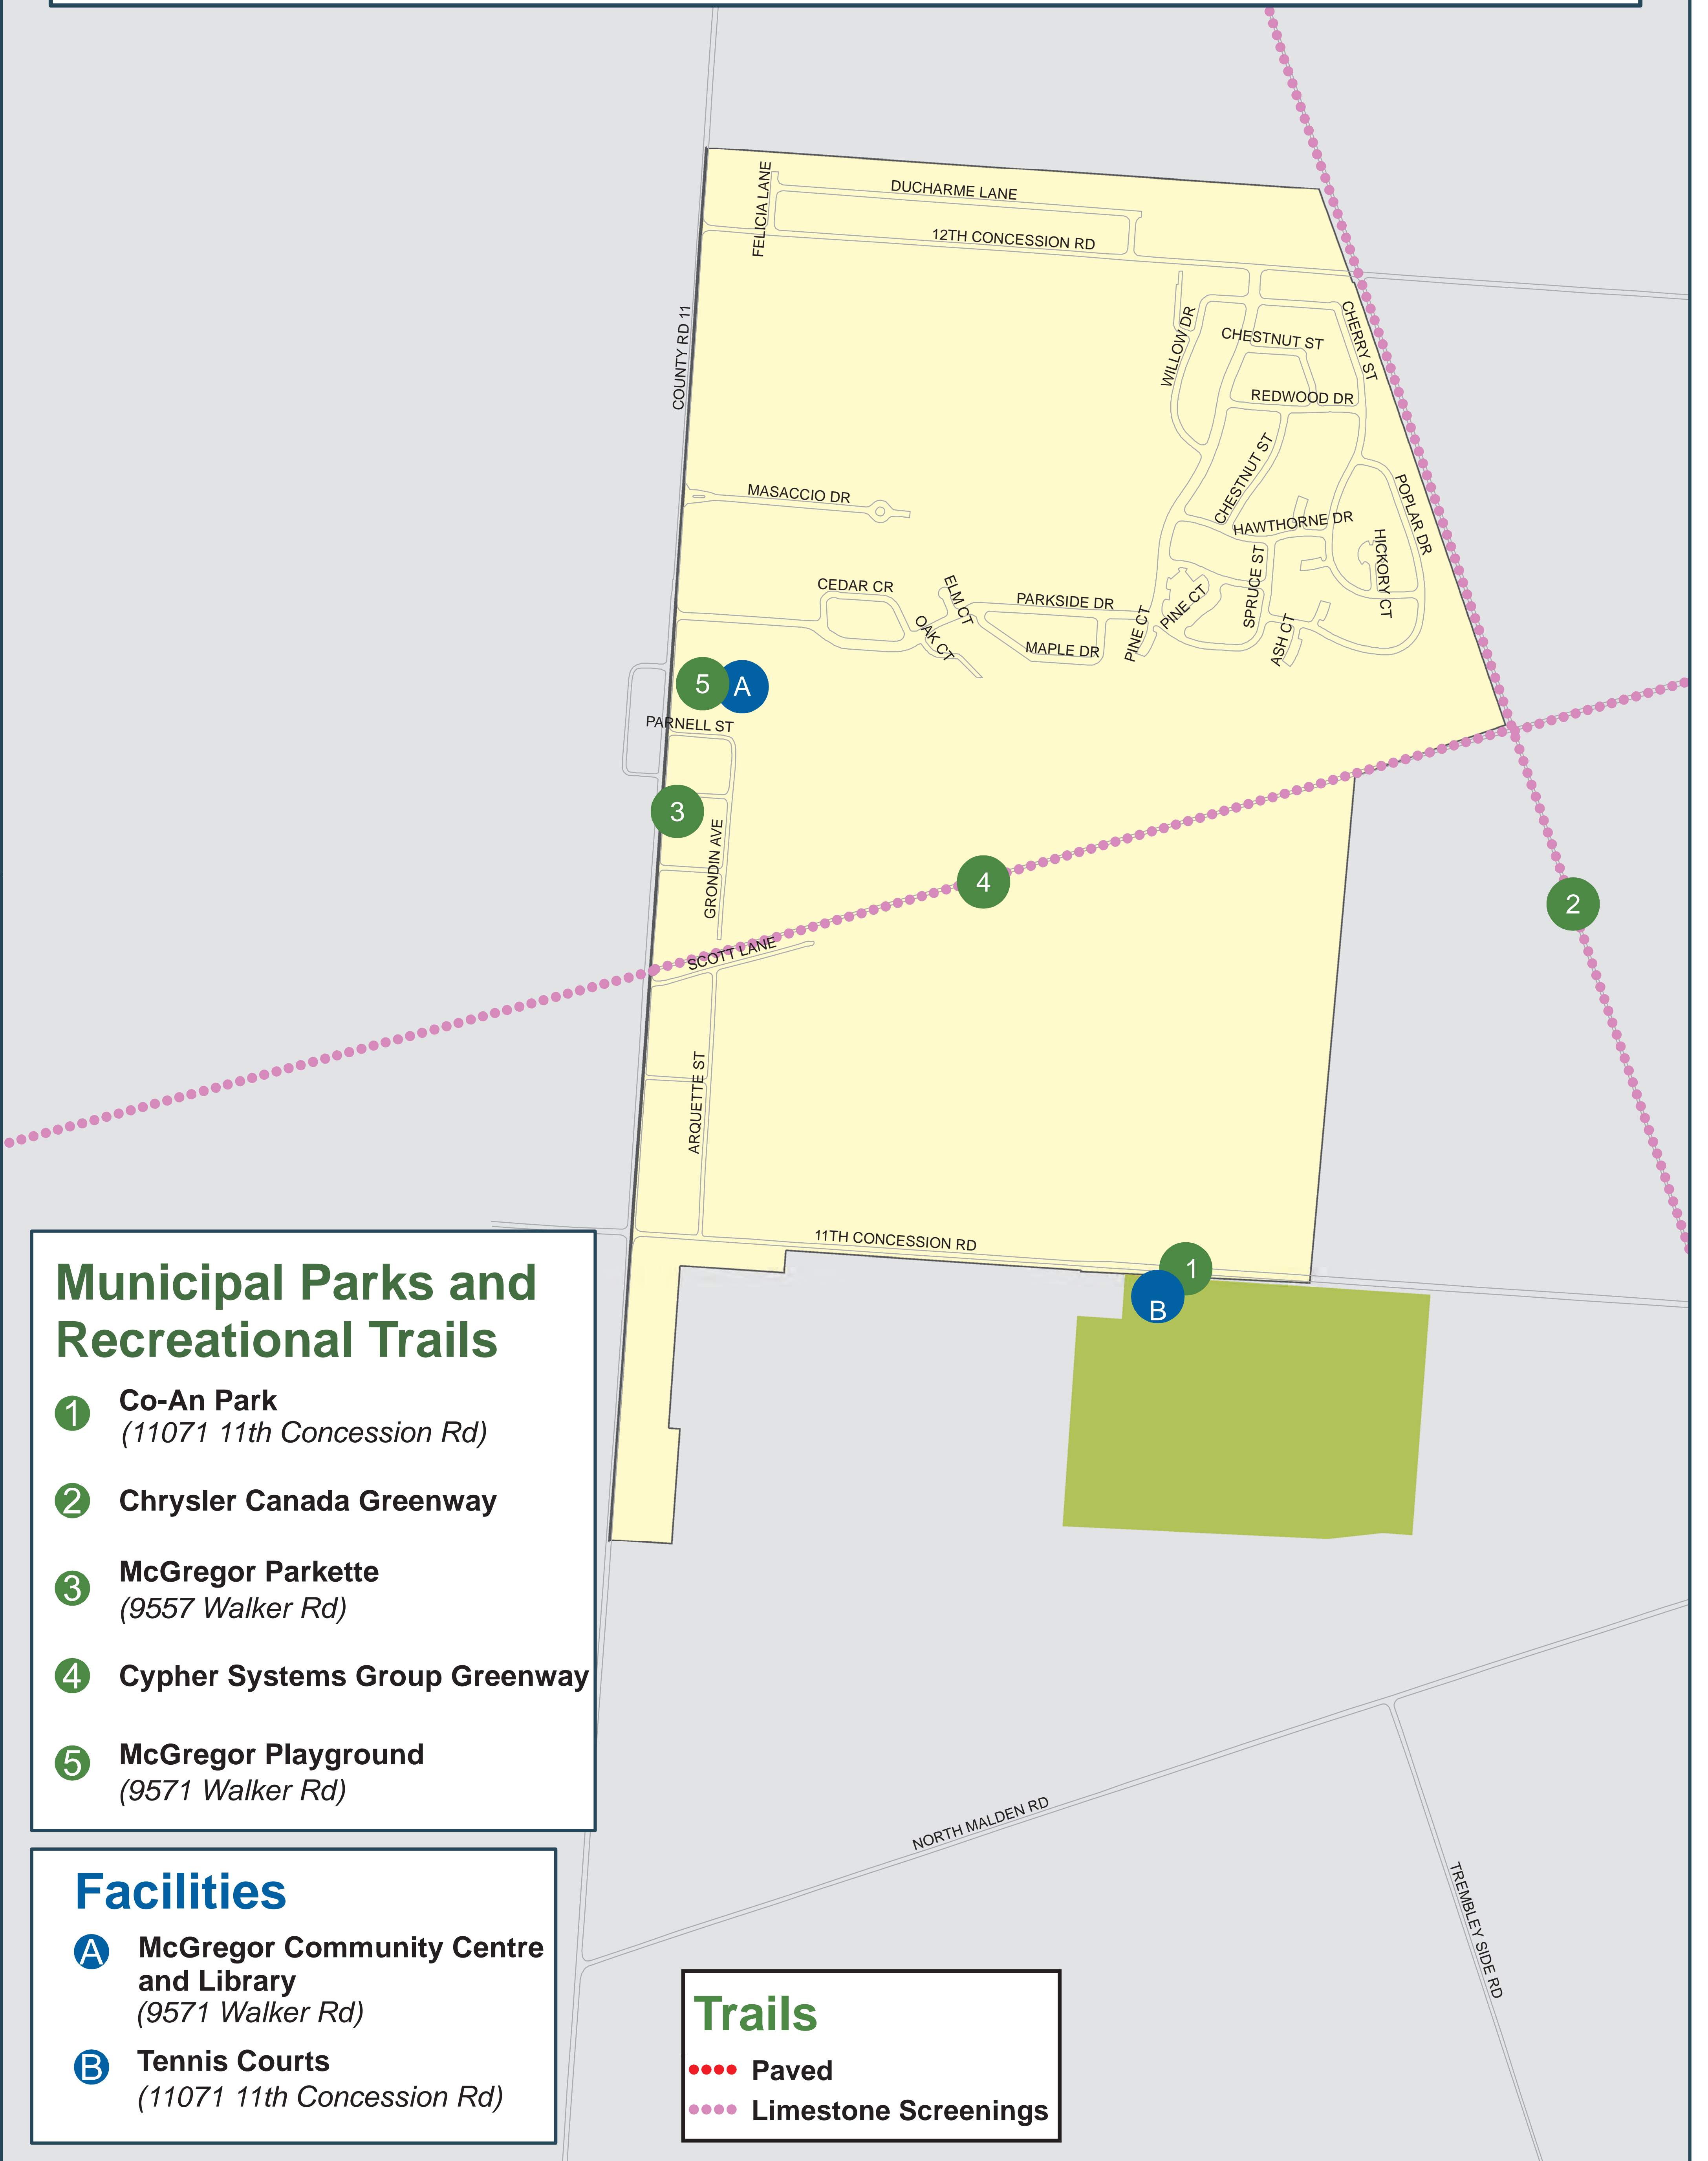

McGregor

Facilities and Parks Map Listing

Municipal Parks and Recreational Trails

- ① **Co-An Park**
(11071 11th Concession Rd)
- ② **Chrysler Canada Greenway**
- ③ **McGregor Parkette**
(9557 Walker Rd)
- ④ **Cypher Systems Group Greenway**
- ⑤ **McGregor Playground**
(9571 Walker Rd)

Facilities

- A** **McGregor Community Centre and Library**
(9571 Walker Rd)
- B** **Tennis Courts**
(11071 11th Concession Rd)

Trails

- Paved
- Limestone Screenings