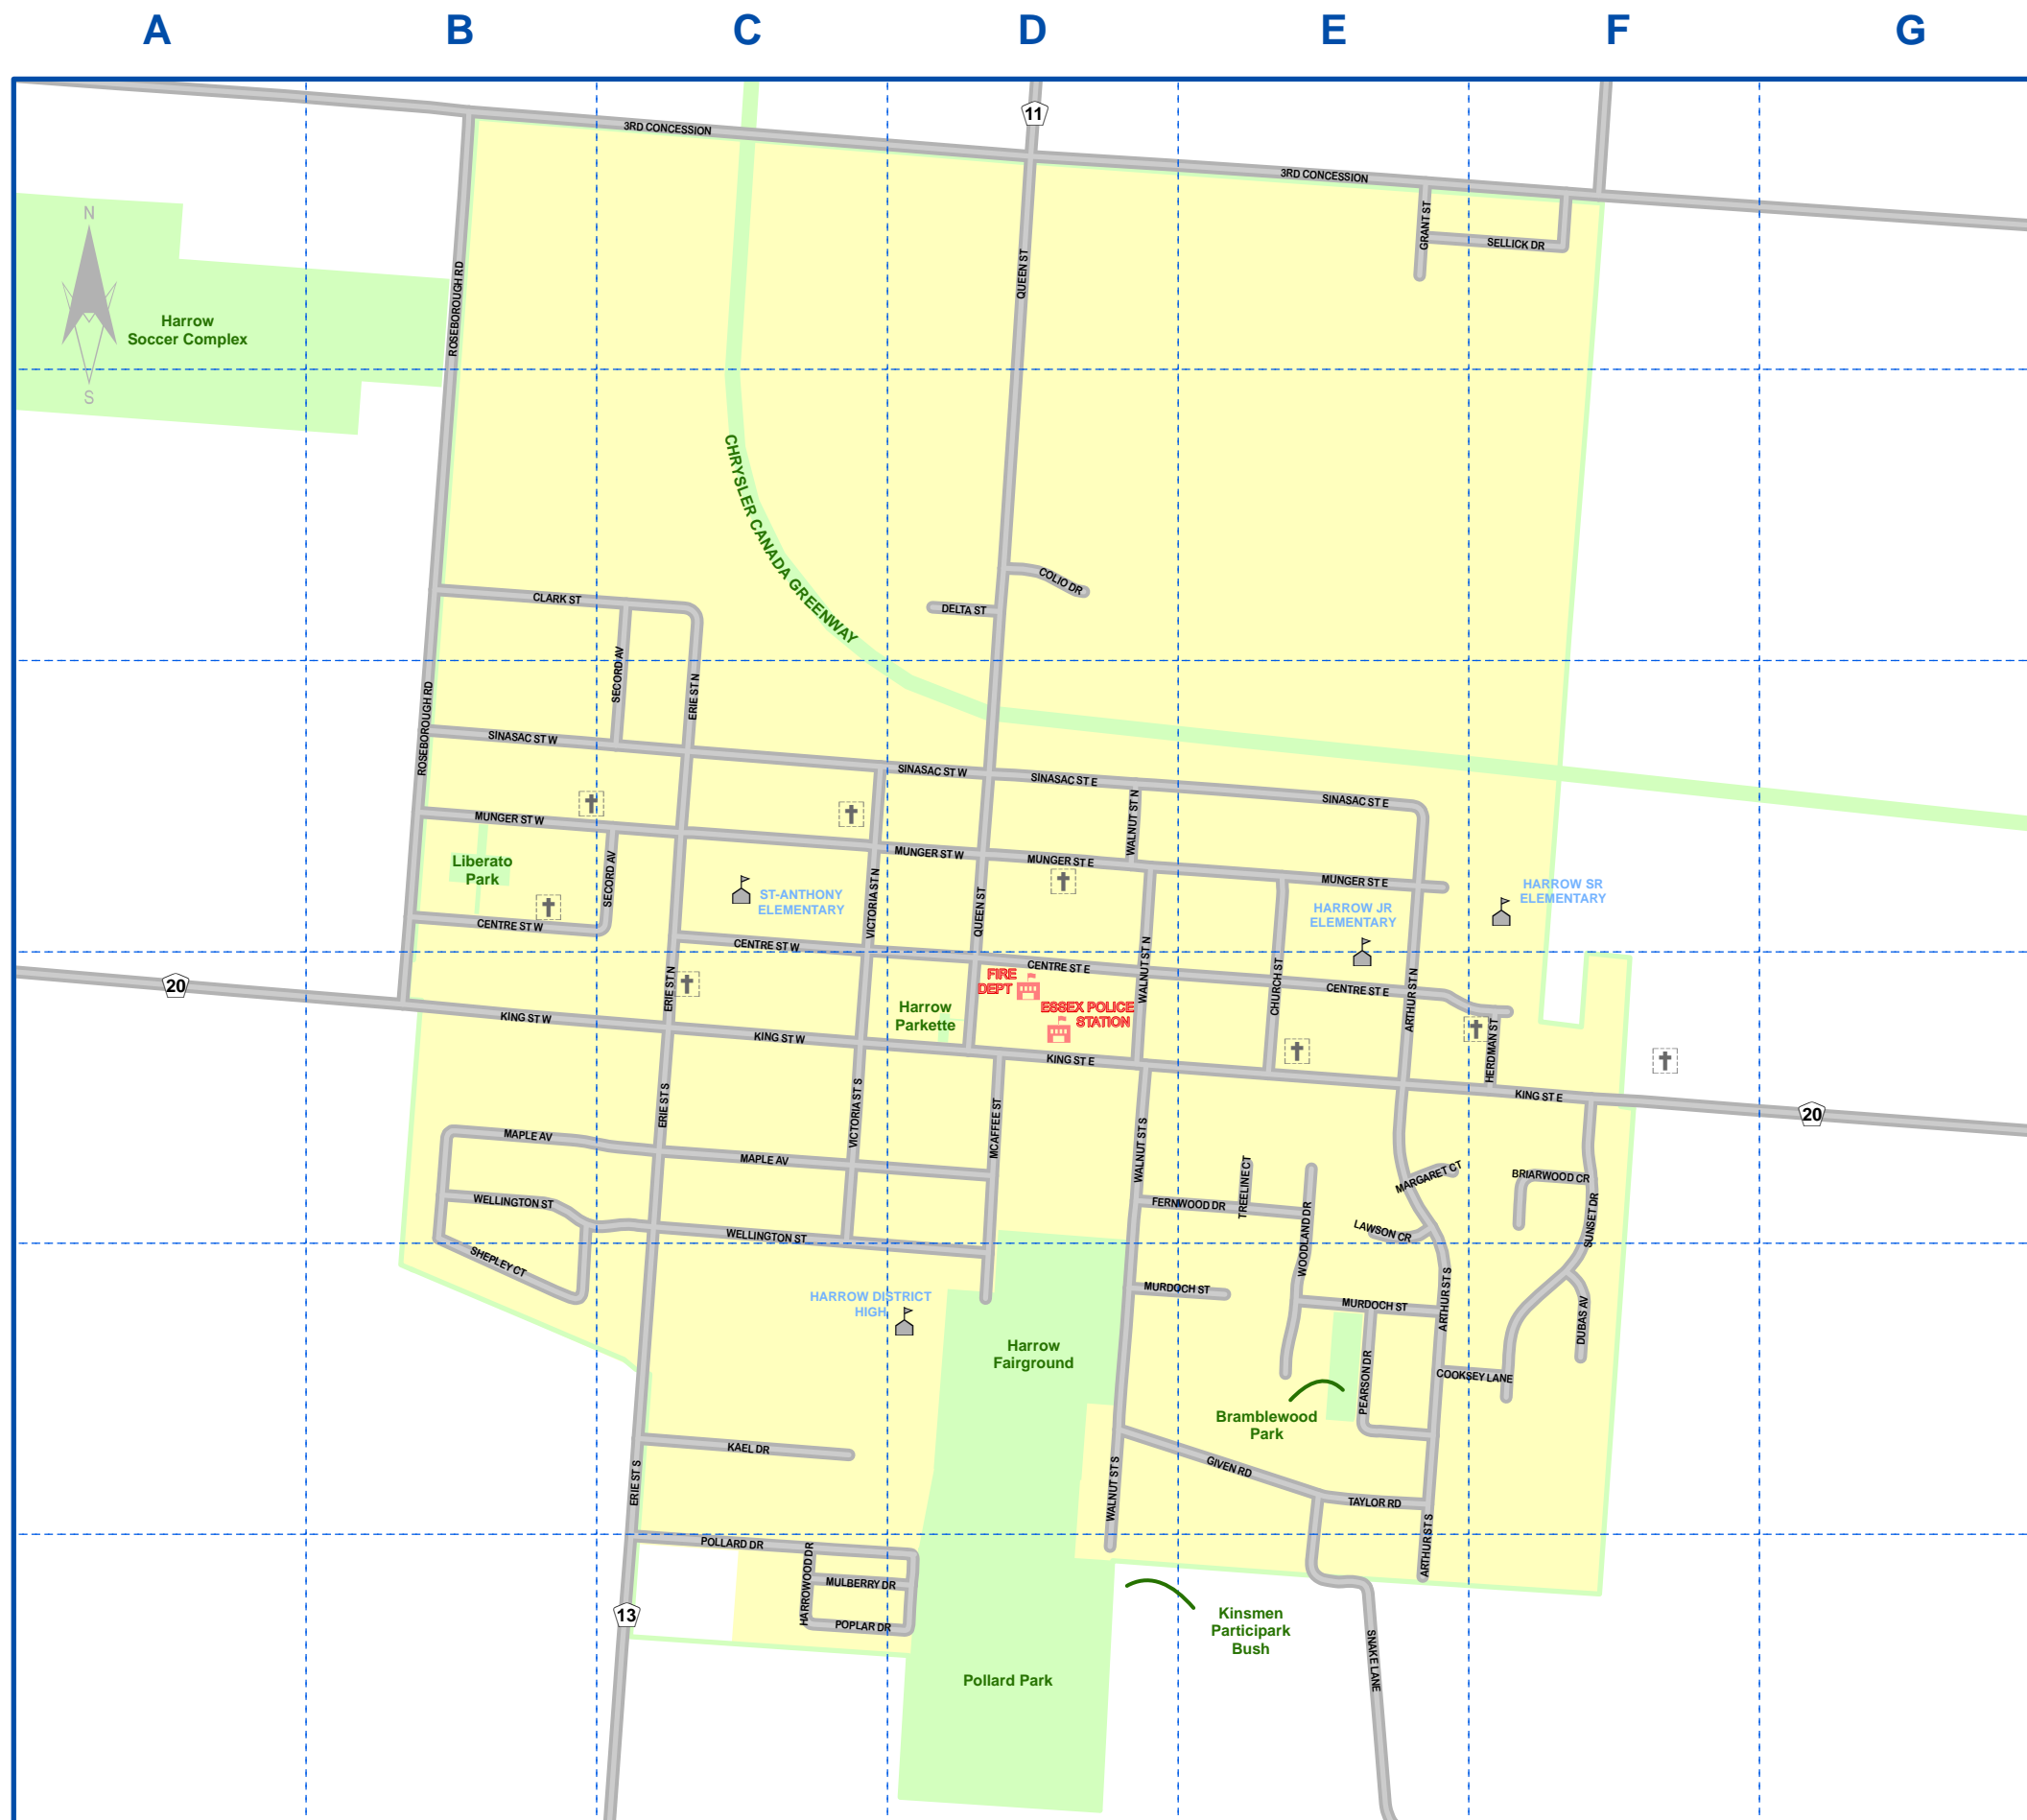

Harrow Urban Centre

Street Map

A	Arthur Street North	E3, E4
	Arthur Street South	E4, E5, E6
B	Briarwood Crescent	F4
C	Centre Street West	B3, C3, C4, D4
	Church Street	E3, E4
	Clark Street	B2, C2
	Colio Drive	D2
	Cooksey Lane	E5, F5
	County Road #11	D1
	County Road #13	C6
	County Road #20	A4, B4, D4, F4, G4
D	Delta Street	D2
	Dubas Avenue	F5
E	Erie Street North	C2, C3, C4
	Erie Street South	C4, C5, C6
F	Fernwood Drive	D4, E4
G	Given Road	D5, E5, E6
	Grant Street	E1
H	Harrowwood Drive	C6
	Herdman Street	F4
K	Kael Drive	C5
	King Street East	D4, E4, F4
	King Street West	B4, C4, D4
L	Lawson Crescent	E4
M	Maple Avenue	B4, C4, D4
	Margaret Court	E4
	McAfee Street	D4, D5
	McLean Road	F1
	Mulberry Drive	C6, D6
	Munger Street East	D3, E3
	Munger Street West	B3, C3, D3
	Murdoch Street	D5, E5
P	Pearson Drive	E5
	Pollard Drive	C6, D6
	Poplar Drive	C6, D6
Q	Queen Street	D1, D2, D3, D4
R	Roseborough Road	B1, B2, B3, B4
S	Secord Avenue	C2, C3
	Sellick Drive	E1, F1
	Shepley Court	B4, B5
	Sinasac Street East	D3, E3
	Sinasac Street West	B3, C3, D3
	Snake Lane	E6
	Sunset Drive	F4, F5
T	Taylor Road	E5
	Treeline Court	E4
V	Victoria Street North	C3, C4
	Victoria Street South	C4
W	Walnut Street North	D3, D4
	Walnut Street South	D4, D5, D6
	Wellington Street	B4, C4, C5, D5
	Woodland Drive	E4, E5
	3rd Concession Road	A1, B1, C1, D1, E1, F1, G1