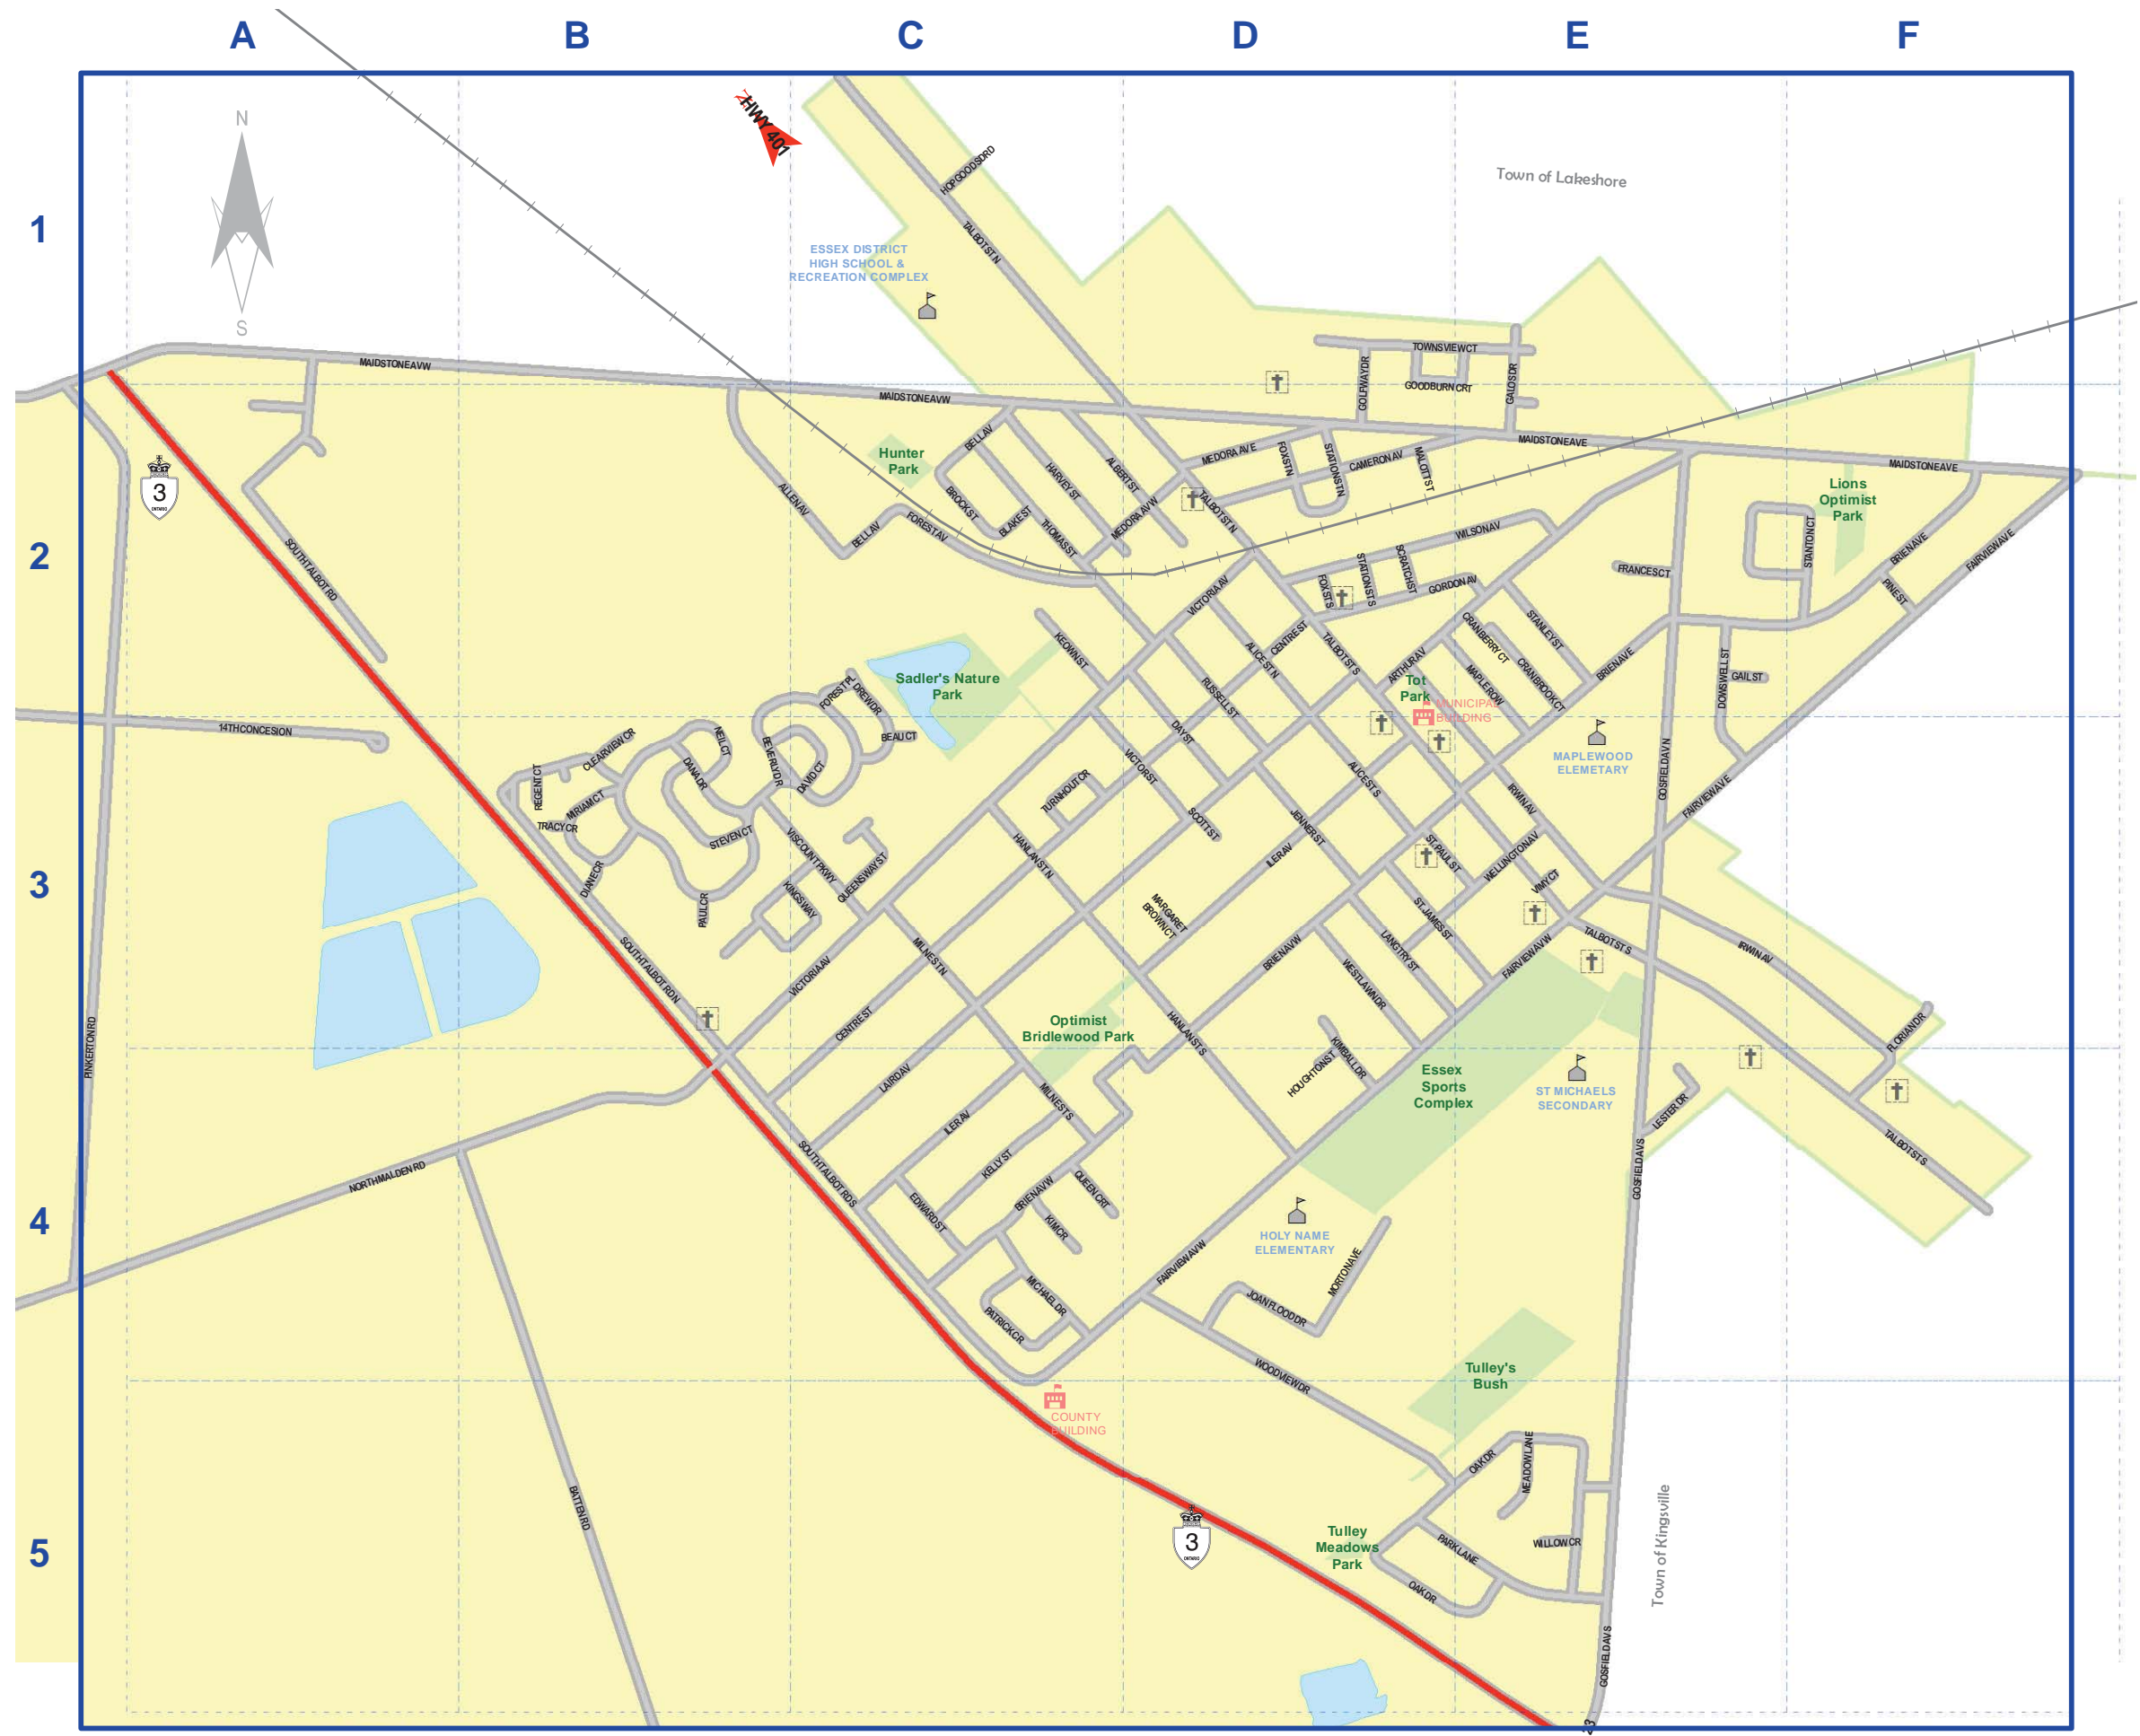

Essex Urban Centre Street Map

A	Albert Street	C2, D2	L	Laird Avenue	C3, C4, D2, D3
	Alice Street North	D2		Langtry Street	D3, E3
	Alice Street South	D2, D3	M	Maldstone Avenue East	D2, E2, F2
	Allen Avenue	B1, B2, C2		Maldstone Avenue West	A1, B1, B2, C2, D2
	Arthur Avenue	D2, E2		Malott Street	D2
B	Batten Road	B4, B5		Maple Row	D2, E2, E3
	Beau Court	C3		Margaret Brown Court	D3
	Bell Avenue	C2		Meadow Lane	E5
	Beverly Drive	B2, B3, C2, C3		Medora Avenue East	D2
	Blake Street	C2		Medora Avenue West	C2, D2
	Brien Avenue East	E2, E3, F2		Micheal Drive	C4
	Brien Avenue West	C4, D3, D4, E3		Milne Street North	C3
	Brock Street	C2		Milne Street South	C3, C4
				Miriam Court	B3
				Morton Avenue	D4
C	Cameron Avenue	D2, E2	N	Neil Court	B3
	Centre Street	B4, C3, C4, D2, D3		North Malden Road	A4, B3, B4
	Clearview Crescent	B3	O	Oak Drive	D5, E5
	Cranberry Court	E2			
	Cranbrook Court	E2	P	Park Lane	D5, E5
D	Dana Drive	B3		Patrick Crescent	C4
	David Court	B3, C3		Paul Crescent	B3
	Day Street	D2, D3		Pine Street	F2
	Diane Crescent	B3		Princess Square	B3
	Dowswell Street	E2, E3	Q	Queen Court	C4
	Drew Drive	C2, C3		Queensway Street	C3
E	Earl Court	B3	R	Regent Court	B3
	Edward Street	C4		Russell Street	D2, D3
F	Fairview Avenue East	E3	S	Scott Street	D3
	Fairview Avenue West	C4, D3, D4, E3		Scratch Street	D2
	Florian Drive	F3, F4		South Talbot Road North	B3, B4
	Forest Avenue	C2		South Talbot Road South	B4, C4
	Forest Place	C2		South Talbot Road	A1, A2
	Fox Street North	D2		St-James Street	D3, E3
	Fox Street South	D2		St-Paul Street	D3, E3
	Frances Court	E2		Stanley Street	E2
G	Gail Street	E2		Stanton Court	E2, F2
	Galos Drive	E1, E2		Station Street North	D2
	Golfway Drive	D1, D2		Station Street South	D2
	Gordon Avenue	D2, E2		Steven Court	B3
	Gosfield Avenue North	E2, E3	T	Talbot Street North	C1, C2, D2
	Gosfield Avenue South	E3, E4, E5		Talbot Street South	D2, D3, E3, E4, F4
	Goodburn Court	D1, E1		Thomas Street	C2, D2
H	Hanian Street North	C3		Townsville Court	D1, E1
	Hanian Street South	C3, D3, D4		Tracy Crescent	B3
	Harvey Street	C2, D2		Turnhout Crescent	C3
	Hopgood Sideroad	C1	V	Victor Street	C2, C3, D3
	Houghton St	D3, D4		Victoria Avenue	B3, B4, C2, C3, D2
I	Iler Avenue	C4, D3		Vimy Court	E3
	Irwin Avenue	D2, D3, E3, F3, F4		Viscount Parkway	B3, C3
J	Jenner Street	D3	W	Wellington Avenue East	E3
	Joan Flood Drive	D4		Wellington Avenue West	D3, E3
K	Kelly Street	C4		Westlawn Drive	D3, D4
	Keown Street	C2		Willow Crescent	E5
	Kim Crescent	C4		Wilson Avenue	D2, E2
	Kingsway	B3, C3		Woodview Drive	D4, D5
	Kimball Dr	D3, D4